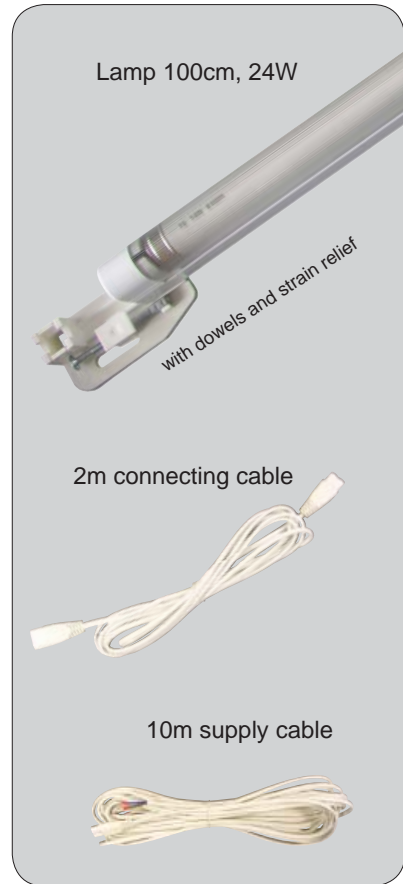

SlimLicht 2-pole shaft lighting - complete packages

Quick installation!

Only 1 hour for 30m shaft height

50lux up to a shaft floor space

Extract from the TÜV certificate
 The shaft lighting SlimLicht 24W with a lamp distance of 2m is bright enough to illuminate a lift shaft with a floor space of up to 6m² with 50lux according to EN81.

With electronic ballast

Cable duct not necessary!

SlimLicht 2-pole shaft lighting - Complete packages with 24W lamps for lift shafts 5m-32m

Scope of delivery:

Pluggable fluorescent lamps 24W, 220-240V/50Hz, 6400K with tube protection, electrical ballast, strain relief for the cables, 2m intermediate cable, two nail dowels, a detailed mounting instruction.

Art.no.	Number of lamps	up to shaft height
6861	2	5m
6862	3	8m
6863	4	11m
6864	5	14m
6865	6	17m
6866	7	20m
6867	8	23m
6868	9	26m
6869	10	29m
6870	11	32m

Max. mini circuit breaker: 6A.

If the shaft height is > 32m a second supply cable is required.