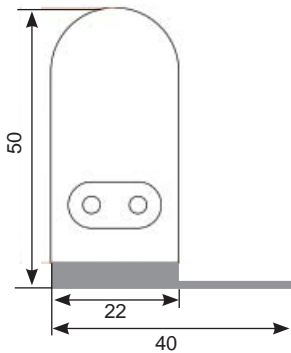

50lux up to a shaft floor space

Extract from the TÜV certificate
The shaft lighting SlimLicht 24W with a lamp distance of 2m is bright enough to illuminate a lift shaft with a floor space of up to 6m² with 50lux according to EN81.

With electronic ballast

Cable duct not necessary!