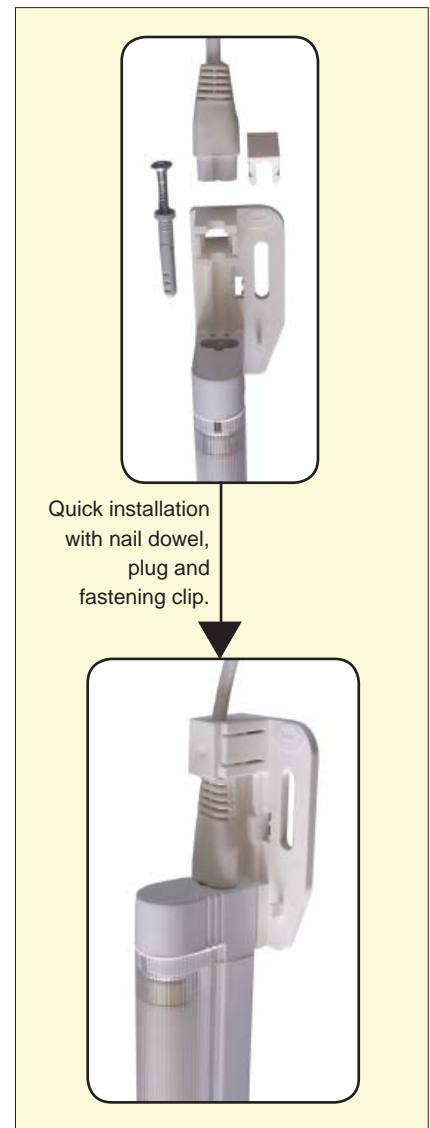

SlimLicht 2-pole shaft lighting - complete packages

Quick installation!

Only 1 hour for 30m shaft height

50lux up to a shaft floor space

Extract from the TÜV certificate
 The shaft lighting SlimLicht 24W with a lamp distance of 2m is bright enough to illuminate a lift shaft with a floor space of up to 6m² with 50lux according to EN81.

With electronic ballast

Cable duct not necessary!

SlimLicht 2-pole shaft lighting - Complete packages with 24W lamps for lift shafts 5m-32m

Scope of delivery:

Pluggable fluorescent lamps 24W, 220-240V/50Hz, 6400K with tube protection, electrical ballast, strain relief for the cables, 2m intermediate cable, two nail dowels, a detailed mounting instruction.

Art.no.	Number of lamps	up to shaft height
6861	2	5m
6862	3	8m
6863	4	11m
6864	5	14m
6865	6	17m
6866	7	20m
6867	8	23m
6868	9	26m
6869	10	29m
6870	11	32m

Max. mini circuit breaker: 6A.

If the shaft height is > 32m a second supply cable is required.